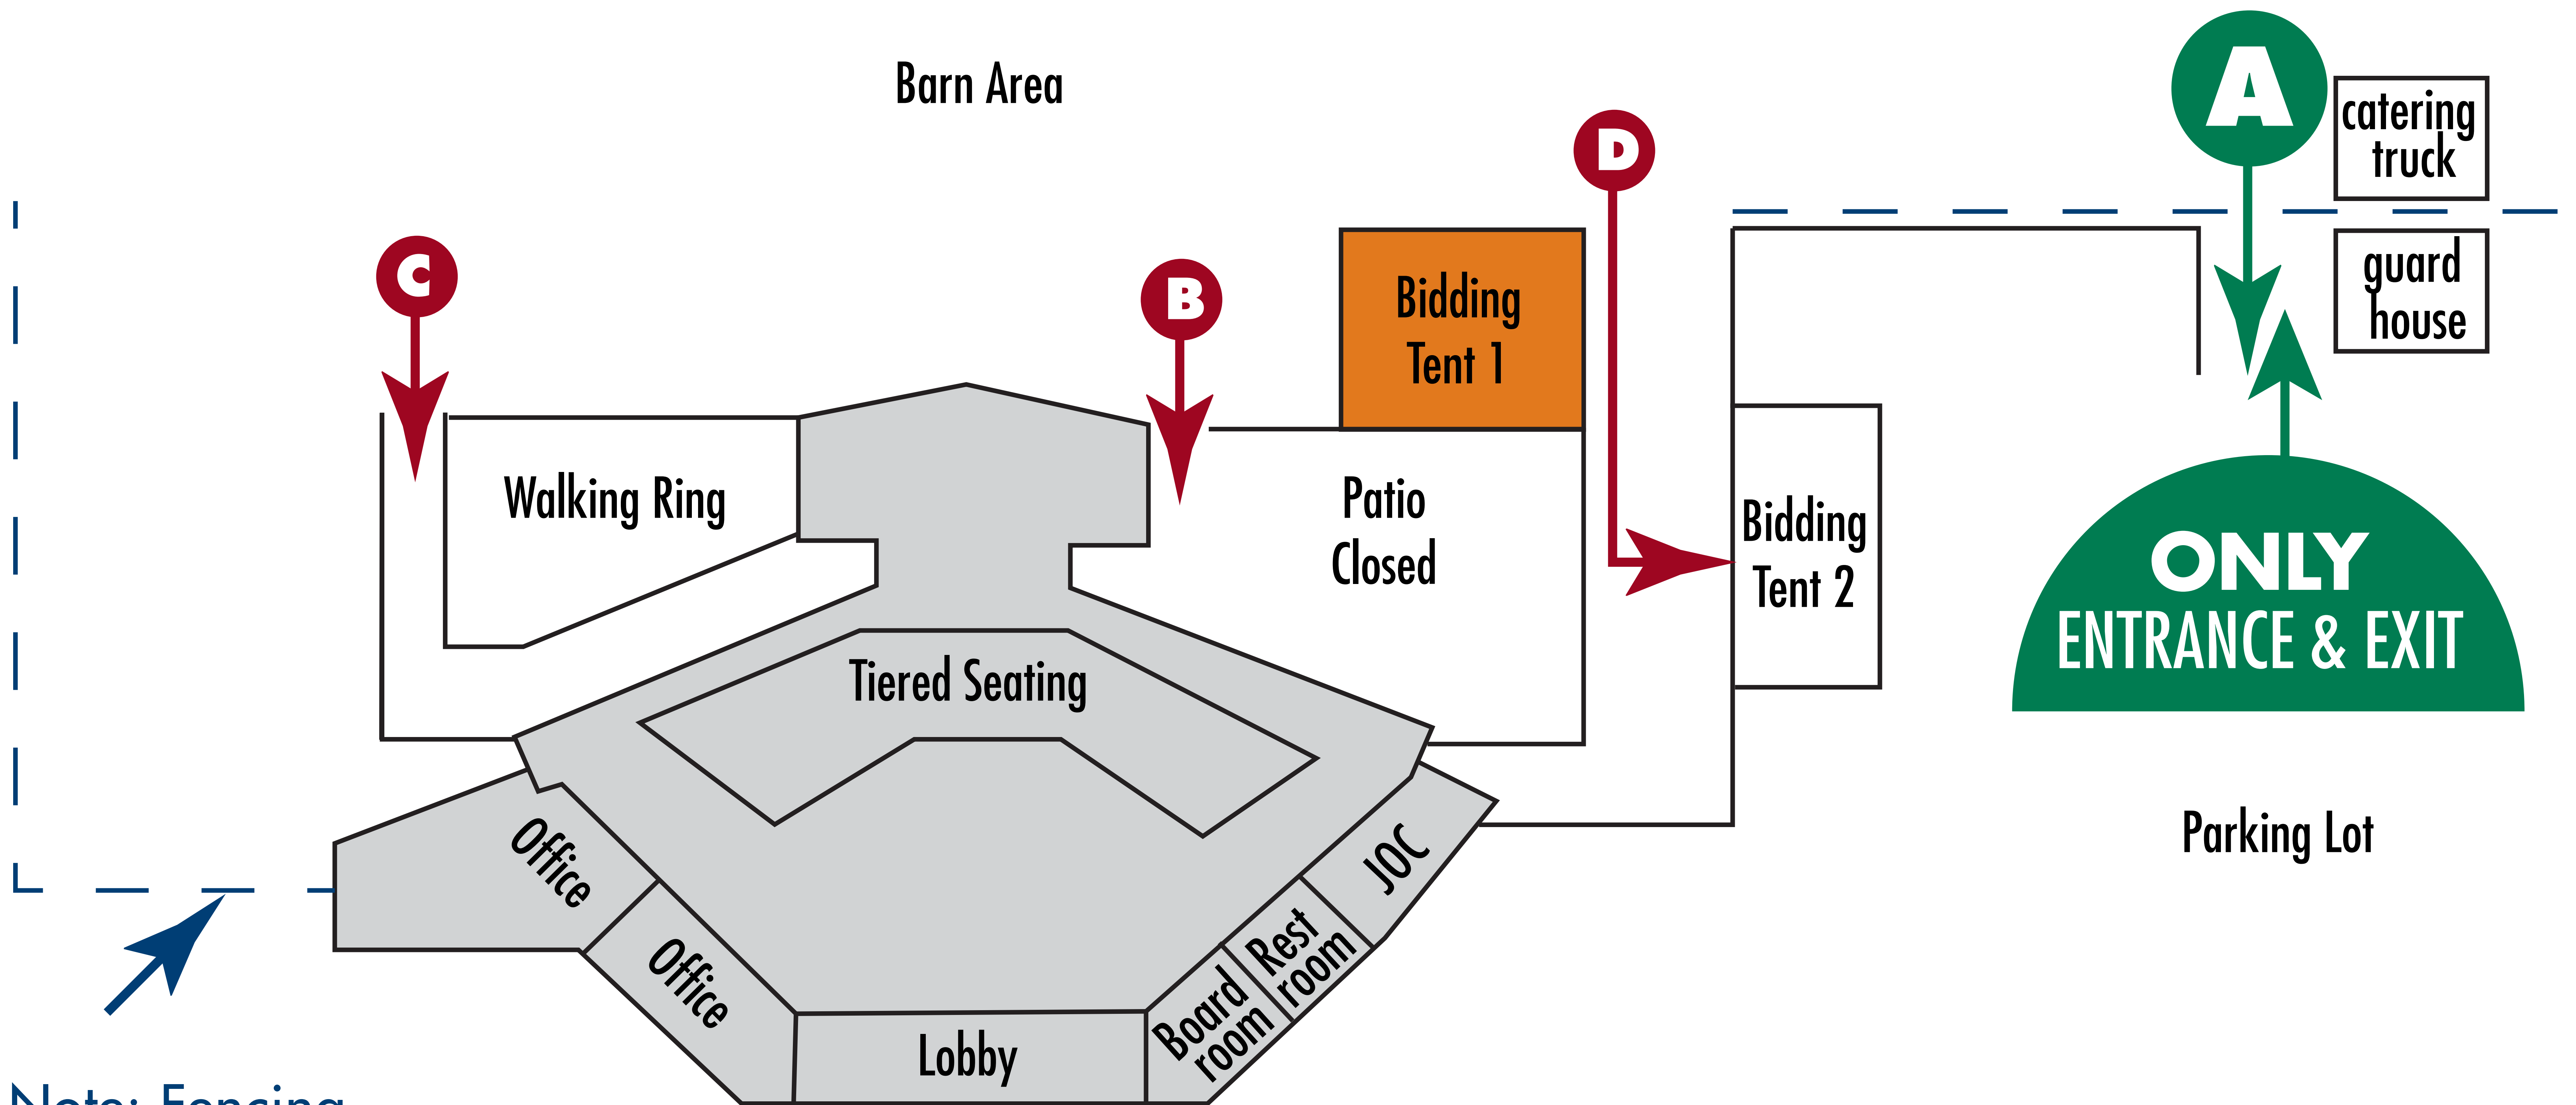

# THE 2020 Canadian Premier YEARLING SALE

**Pre-registration for purchasing and guaranteed admittance is required in accordance with Ontario health COVID-19 Protocols**

Note: Fencing Surrounding Entire Sales Site

- Bidding Locations**
- A** Only Entrance and Exit
  - B** Entrance to Tiered Seating - limit 50
  - C** Entrance to Walking Ring - limit 30
  - D** Entrance to Tent 2
  - Tent 1 - OPEN

All other regular points of entry are **CLOSED**